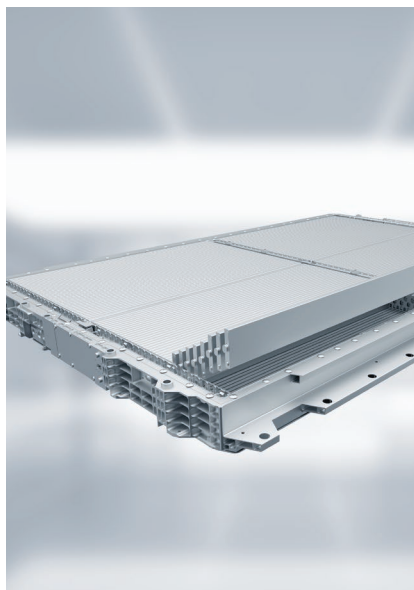

Variant	Standard Range	Extended Range	AWD
	Dynamic	Premium	Performance

Dimensions

Overall Length (mm)	4800		
Overall Width (mm)	1875		
Overall Height (mm)	1460		
Wheel Track - Front / Rear (mm)	1,620/1,625		
Wheelbase (mm)	2920		
Ground Clearance Unladen (mm)	149	149	145
Minimum Turning Radius (m)	5.7	5.7	5.7
Front Trunk Capacity (L)	53	53	53
Rear Trunk Capacity (L)	400	400	400
Kerb Weight (kg)	1922	2055	2185
Gross Vehicle Mass (kg)	2344	2501	2631