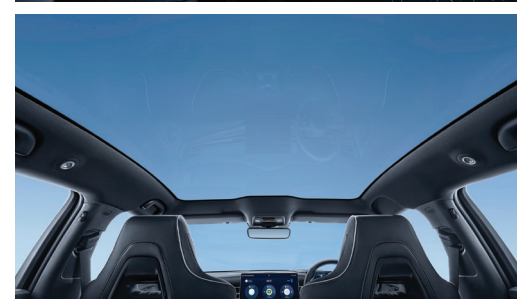

\\ Soundproof Double Glazed Glass – Windshield
And Front Door

15.6 Inch Intelligent Rotating Touch Screen Display

Ocean Smart Comfy Cabin

Hifi Customization Dynaudio Sounds

Integrated Sensory Seats

\\ **Silver-Plated Panoramic Glass Roof
With Electric Sunshade**