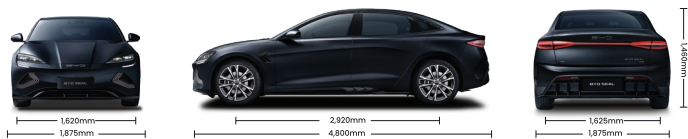

Performance

Acceleration 0-100km/h (s)	10.0	5.9	3.8
Electric Range: NEDC Combined Cycle (km)	510	650	580
Battery Type	BYD Blade Battery		
Battery Capacity (kWh)	61.44	82.56	

Chassis

Front Suspension	Double Wishbone		
Rear Suspension	Multi-Link		
BYD Disus-C	-	-	•
Frequency Selective Damping (FSD) Shock Absorbers	-	Front & Rear	-
Front Brake	Ventilated	Ventilated & Drilled	Ventilated & Drilled
Rear Brake	Ventilated	Ventilated	Ventilated
Front Brake Caliper	Floating	Fixed	Colorful Fixed
Wheel Type	Alloy	Alloy	Alloy
Tyre Size	225/50 R18	235/45 R19	235/45 R19
Tyre Brand	Continental		
Drive Mode	ECO/ Normal/ Sport / Snow		

New Energy

AC Charging Port - Type 2	7kW	7kW	7kW
Portable Charging Cable (Mode 2)	•	•	•
DC Charging Port - CCS 2	110kW	150kW	150kW
V2L Function	•	•	•
V2L Discharge Adapter	•	•	•
Regenerative Braking	•	•	•

Comfort & Convenience

Keyless Entry & Start	•	•	•
NFC Card Key	•	•	•
Wireless Phone Charger x 2	•	•	•
12V Accessory Socket	•	•	•
PM2.5 Filtration System	•	•	•
Negative Ion Air Purifier	•	•	•
Automatic Dual-Zone Heat Pump Air Conditioner	•	•	•
Rear Central Air Vents	•	•	•
Tyre Repair Kit	•	•	•
Emergency Kit	•	•	•

Dimensions

Variant	Standard Range	Extended Range	AWD
	Dynamic	Premium	Performance

Safety and Security

Front Airbags - Driver & Front Passenger	•	•	•
Side Airbags - Driver & Front Passenger	•	•	•
Side Curtain Airbags - Front & Rear	•	•	•
Far-Side Airbags - Driver	•	•	•
Side Airbags - Rear	•	•	•
Pretensioner On Front Seat Belts	•	•	•
Pretensioner On Rear Seat Belts	•	•	•
Seat Belt Reminder - Front & Rear	•	•	•
360° Camera	•	•	•
Front Parking Sensor (2 zones)	•	•	•
Rear Parking Sensor (4 zones)	•	•	•
ISOFIX Child Restraint Anchorage Points	•	•	•
Electronic Child Lock	—	—	•
Mechanical Child Safety Lock	•	•	—
Intelligent Power Brake System	•	•	•
Electric Power Steering (DP-EPS)	•	•	•
Traction Control System (TCS)	•	•	•
Electronic Brake Force Distribution (EBD)	•	•	•
Hill Hold Control (HHC)	•	•	•
Auto-Hold	•	•	•
Anti-Lock Braking System (ABS)	•	•	•
Adaptive Cruise Control (ACC)	•	•	•
Automatic Emergency Braking (AEB)	•	•	•
Lane Departure Warning (LDW)	•	•	•
Lane Departure Prevention (LDP)	•	•	•
Emergency Lane Keeping Assist (ELKA)	•	•	•
Front Collision Warning (FCW)	•	•	•
Intelligent Cruise Control (ICC)	•	•	•
Traffic Sign Recognition (TSR)	•	•	•
Intelligent Speed Limit Information (ISLI)	•	•	•
Intelligent Speed Limit Control (ISLC)	•	•	•
Front Cross Traffic Alert (FCTA)	•	•	•
Front Cross Traffic Brake (FCTB)	•	•	•
Rear Cross Traffic Alert (RCTA)	•	•	•
Rear Cross Traffic Brake (RCTB)	•	•	•
Blind Spot Detection (BSD)	•	•	•
Door Open Warning (DOW)	•	•	•
High Beam Assist (HMA)	•	•	•
Driver Attention Warning (DAW)	•	•	•
Head Up Display (W-HUD)	—	•	•
Intelligence Torque Adaption Control (ITAC)	—	—	•
Front Warning Force-Limited Seat Belt	•	•	•
Front Dual Pretensioner Seat Belt	•	•	•
Rear Warning Force-Limited Seat Belt	•	•	•
Tyre Pressure Monitoring System (TPMS)	•	•	•
Hydraulic Brake Boost (HBB)	•	•	•
Hydraulic Brake Assist (HBA)	•	•	•
Electric Parking Brake System (EPB)	•	•	•
Electronic Stability Control (ESC)	•	•	•
Rear Collision Warning (RCW)	•	•	•
Front Vehicle Start Reminder	•	•	•

Interior

Seating Capacity	5	5	5
Steering Wheel Mounted Controls - Audio, Phone, Acc And 360° Camera	•	•	•
Synthetic Leather-Wrapped Steering Wheel	•	—	—
Genuine Leather-Wrapped Steering Wheel	—	•	•
LCD Instrumentation	10.25-inch		
Roof Glasses Case	•	•	•
Centre Console Storage Compartment	•	•	•
Synthetic Leather-Wrapped Seats	•	—	—
Genuine Leather-Wrapped Seats	—	•	•
Driver Seat 8-Way Power Adjustable	•	•	•
Driver Seat 4-Way Lumbar Power Adjustment	—	•	•
Passenger Seat 6-Way Power Adjustable	•	•	•
Ventilated Front Seats	•	•	•
Driver Seat With Position Memory	—	•	•
Courtesy Seating	—	•	•
Vice Dashboard With Dual Cup Holders	•	•	•
Front Height-adjustable Cap Holder	•	•	•
Rear Row Central Armrest (With Dual Cup Holders)	•	•	•
Automatic Anti-dazzle Interior Rear View Mirror	•	•	•
Metal Door Sill Protectors	•	•	•
Front Sunvisor With Vanity Mirror & Lighting	•	•	•
Auto-Dimming Interior Mirror	•	•	•
Electric Power Assisted Steering System	•	•	•