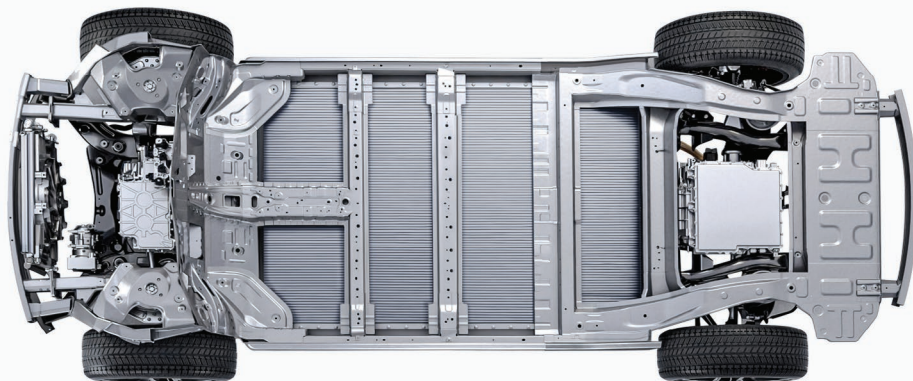

15.6 Inch Rotating Touch Screen

Oceanic Crystal Gear Lever

Front seats ventilated

Multifunctional Seats

\\ Light And Airy Panoramic Roof

\\ Large Storage Capacity

\\ Large Rear Passenger Space

\\ 6 Air Bags

\\ BYD Blade Battery

\\ 8-in-1 Electric Powertrain

\\ Vehicle To Load Adaptor (V2L)

\\ Intelligent Power Brake System

Variant	Standard Range
	Superior
Dimensions	
Overall length (mm)	4,775
Overall width (mm)	1,890
Overall height (mm)	1,670
Wheel track - front / rear (mm)	1,630/1,630
Wheelbase (mm)	2,765
Minimum turning radius (m)	5.5
Rear trunk capacity (L)	425
Kerb weight (kg)	1,940
Gross vehicle mass (kg)	2,350
The minimum ground clearance (mm)	180

Performance	
Acceleration 0-100km/h (s)	8.5
Electric range:NEDC Combined Cycle (km)	92
Seating capacity	5
Battery type	BYD Blade Battery
Battery capacity (kWh)	18.3

Chassis	
Front suspension	MacPherson suspension
Rear suspension	Multi-link suspension
Front disc brake	Ventilated
Rear disc brake	Ventilated
Front brake caliper	Fixed
Wheel type	Alloy
Tyre size	235/50 R19
Tyre brand - Giti	•
Drive mode	ECO/ Normal/ Sport