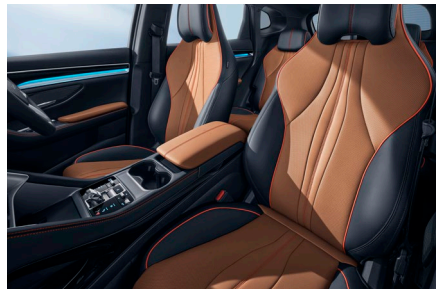

BYD

BYD SEALION 6

**BEYOND LIMITS,
BEYOND EXPECTATIONS**

JKCG
AUTO
A JOHN KEELLS GROUP COMPANY

\\ Ocean Aesthetics' Design Concept

\\ Combined Range 1092km

\\ NFC Keyless Entry Using A Card

\\ One-touch Open/close Tailgate

15.6 Inch Rotating Touch Screen

Oceanic Crystal Gear Lever

Front seats ventilated

Multifunctional Seats

\\ Light And Airy Panoramic Roof

\\ Large Storage Capacity

\\ Large Rear Passenger Space

\\ 6 Air Bags

Variant	Standard Range
	Superior
Interior	
Steering wheel mounted controls - Audio, phone, ACC and 360° camera	•
Imitation leather-wrapped steering wheel	•
Auto - dimming interior mirror	•
12.3-inch LCD instrumentation	•
Roof glasses case	•
Imitation leather-wrapped seats	•
Driver seat 8-way power adjustable	•
Front seats ventilated	•
Passenger seat 4-way power adjustable	•
Height-adjustable head restraints - Rear seats	•
Rear seat backrest angle manual adjustment	•
Vice dashboard with dual cup holders	•
Rear row central armrest (with dual cup holders)	•
Metal door sill protectors	•
Front sunvisor with vanity mirror & lighting	•

Variant	Standard Range
	Superior

Entertainment

FM Radio	•
*Bluetooth® phone connectivity and audio streaming	•
12.8 Inch intelligent Rotating touch screen	-
15.6 Inch intelligent Rotating touch screen	•
9 speakers	-
Infinity® audio, 10 speakers	•
Voice assistant - English	•
1 x USB-C & 1 x USB-A, Front	•
1 x USB-C & 1 x USB-A, Rear	•